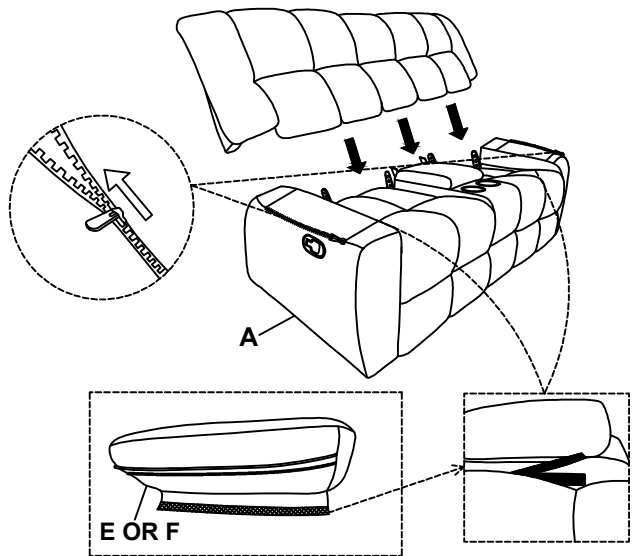

PARTS LIST				PARTS LIST			
NO.	DESCRIPTION	SKETCH	QTY	NO.	DESCRIPTION	SKETCH	QTY
A	SEAT BODY		1 PC	D	RIGHT BACK REST		1 PC
B	LEFT BACK REST		1 PC	E	LEFT ARM PILLOW		1 PC
C	CONSOLE BACK REST		1 PC	F	RIGHT ARM PILLOW		1 PC

ASSEMBLY INSTRUCTIONS

Model: U6000 Loveseat

Description: Console Reclining Loveseat

Thank you for purchasing this quality product. Be sure to check all packing material carefully for small parts that may have come loose inside the carton during shipment

Step 1: Attach Left back rest (B) console backrest (C) & right back rest (D) to seat (A) as shown below diagram.

Part C is Located Under The Sectional In Velcro Compartments

Step 2: Use left and right arm pillow to connect to seat (A) by zipper as shown below diagram .