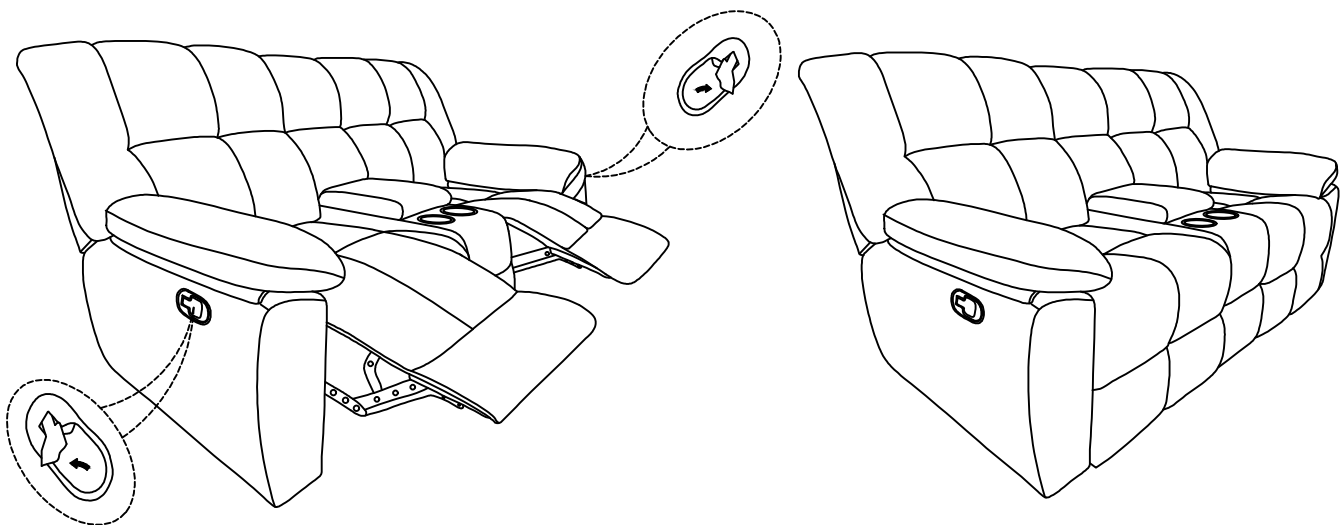

Step 1: Attach Left back rest (B) console backrest (C) & right back rest (D) to seat (A) as shown below diagram.

Part C is Located Under The Sectional In Velcro Compartments

Step 2: Use left and right arm pillow to connect to seat (A) by zipper as shown below diagram .

Step 3:

3 OF 3

Made in Vietnam

ASSEMBLY INSTRUCTIONS

Model: U6000 Sofa

Description: Reclining Sofa

Thank you for purchasing this quality product. Be sure to check all packing material carefully for small parts that may have come loose inside the carton during shipment