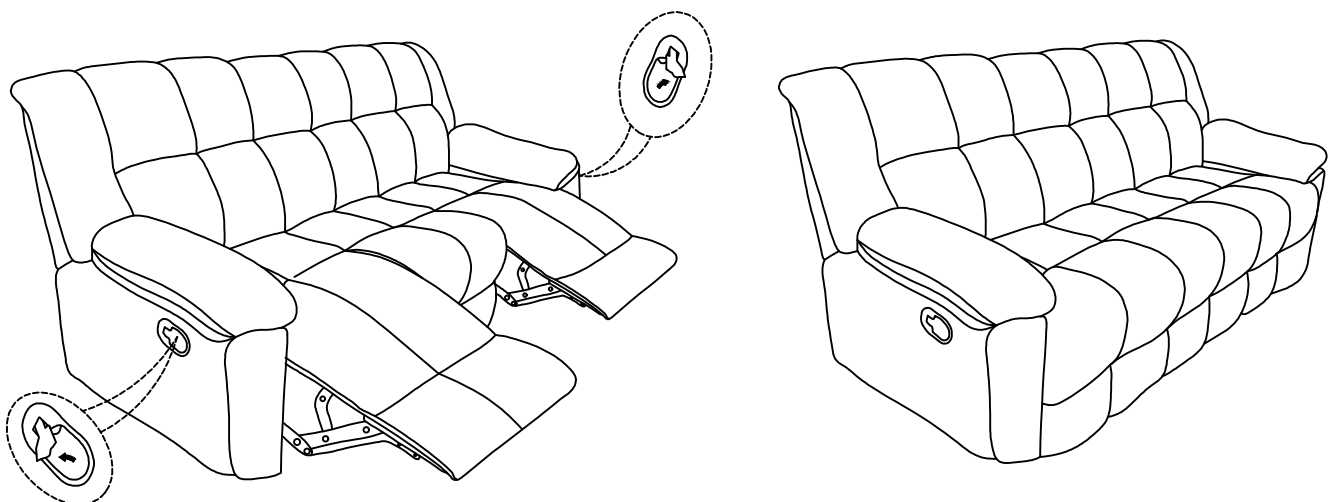

ASSEMBLY INSTRUCTIONS

Model: U6000 Sofa

Description: Reclining Sofa

Thank you for purchasing this quality product. Be sure to check all packing material carefully for small parts that may have come loose inside the carton during shipment

Step 1: Attach Left back rest (B) middle backrest (C) & right back rest (D) to seat (A) as shown below diagram.

Step 2: Use left and right arm pillow to connect to seat (A) by zipper as shown below diagram .

Step 3:

3 OF 3

Made in Vietnam