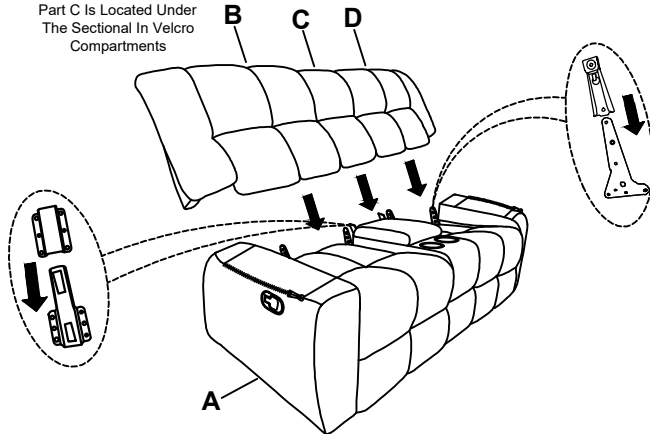

ASSEMBLY INSTRUCTIONS

Model: U6000 Loveseat

Description: Console Reclining Loveseat

Thank you for purchasing this quality product. Be sure to check all packing material carefully for small parts that may have come loose inside the carton during shipment

Step 1: Attach Left back rest (B) console backrest (C) & right back rest (D) to seat (A) as shown below diagram.

Part C is Located Under The Sectional In Velcro Compartments

Step 2: Use left and right arm pillow to connect to seat (A) by zipper as shown below diagram .